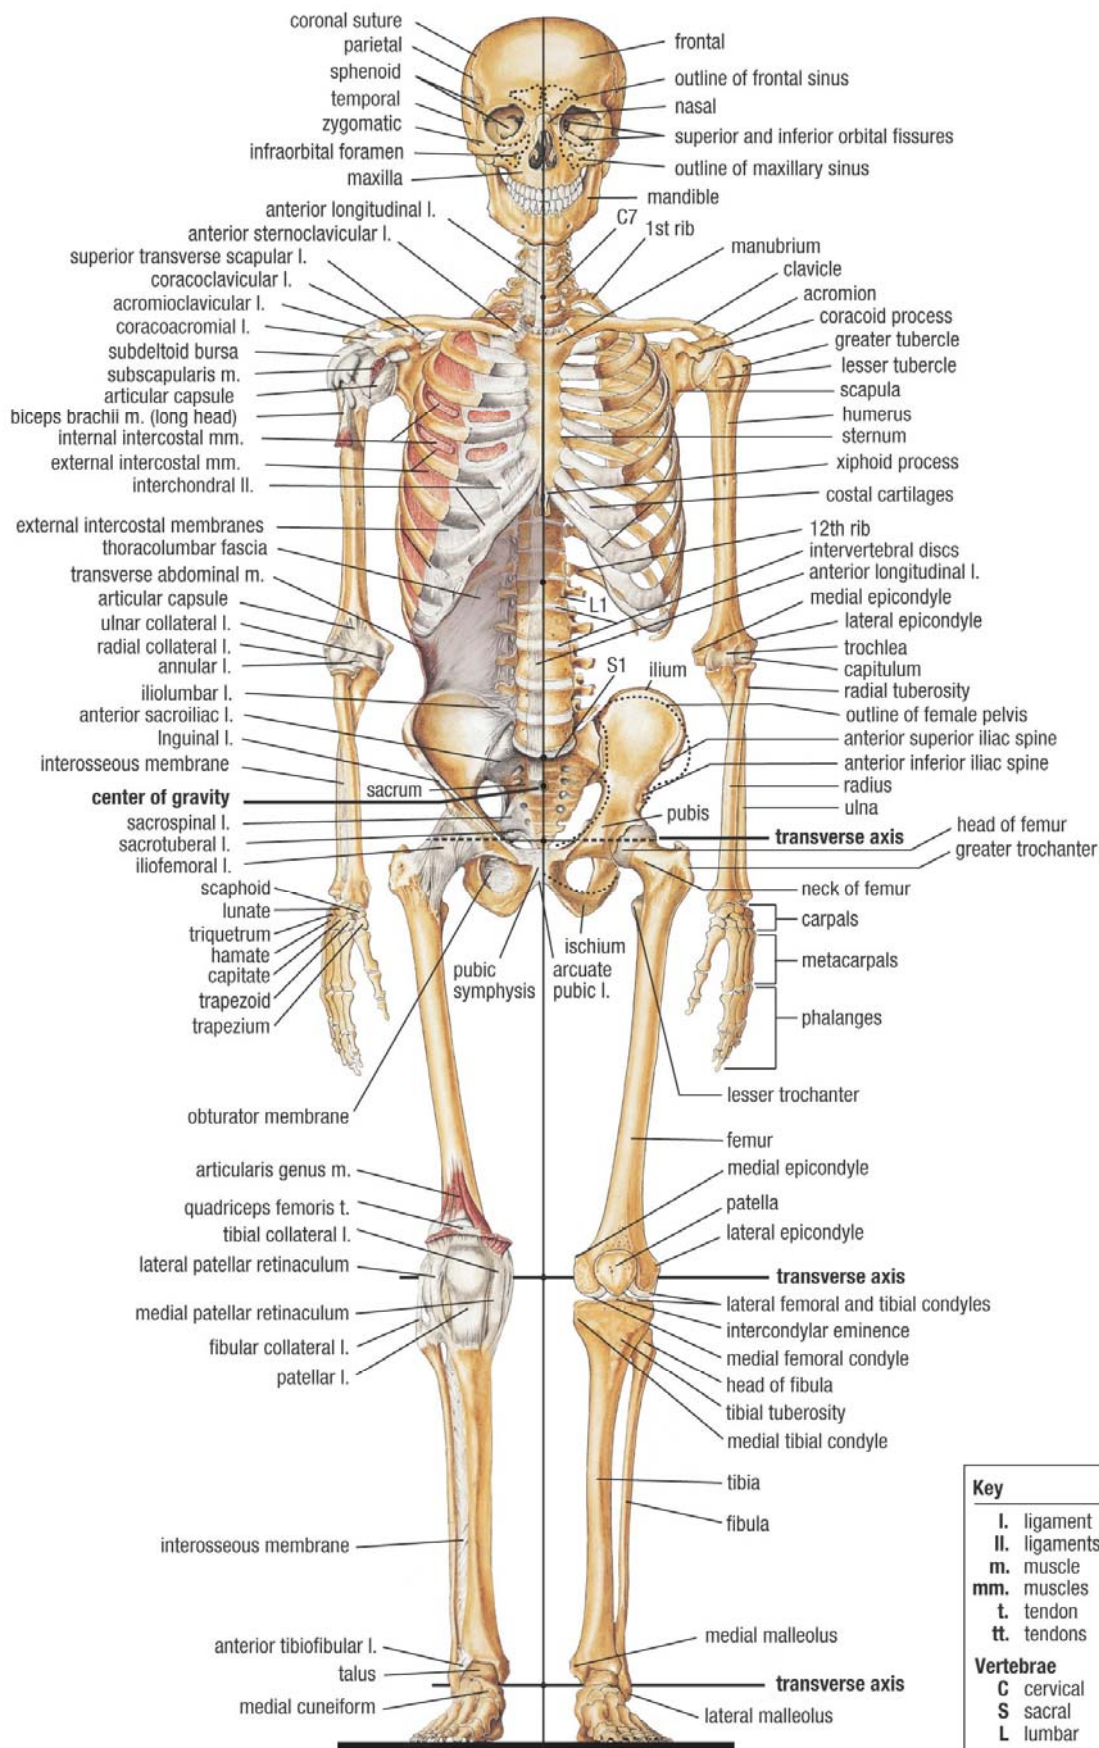

# SKELETAL ANATOMY (ANTERIOR VIEW)

UImage found at: <http://www.warriorpages.com>

Copyright © 2006-2010 by Warrior Pages, LLC. All rights reserved.

# SKELETAL ANATOMY (POSTERIOR VIEW)

Key	
<b>Vertebrae</b>	
<b>C</b>	cervical
<b>T</b>	thoracic
<b>L</b>	lumbar