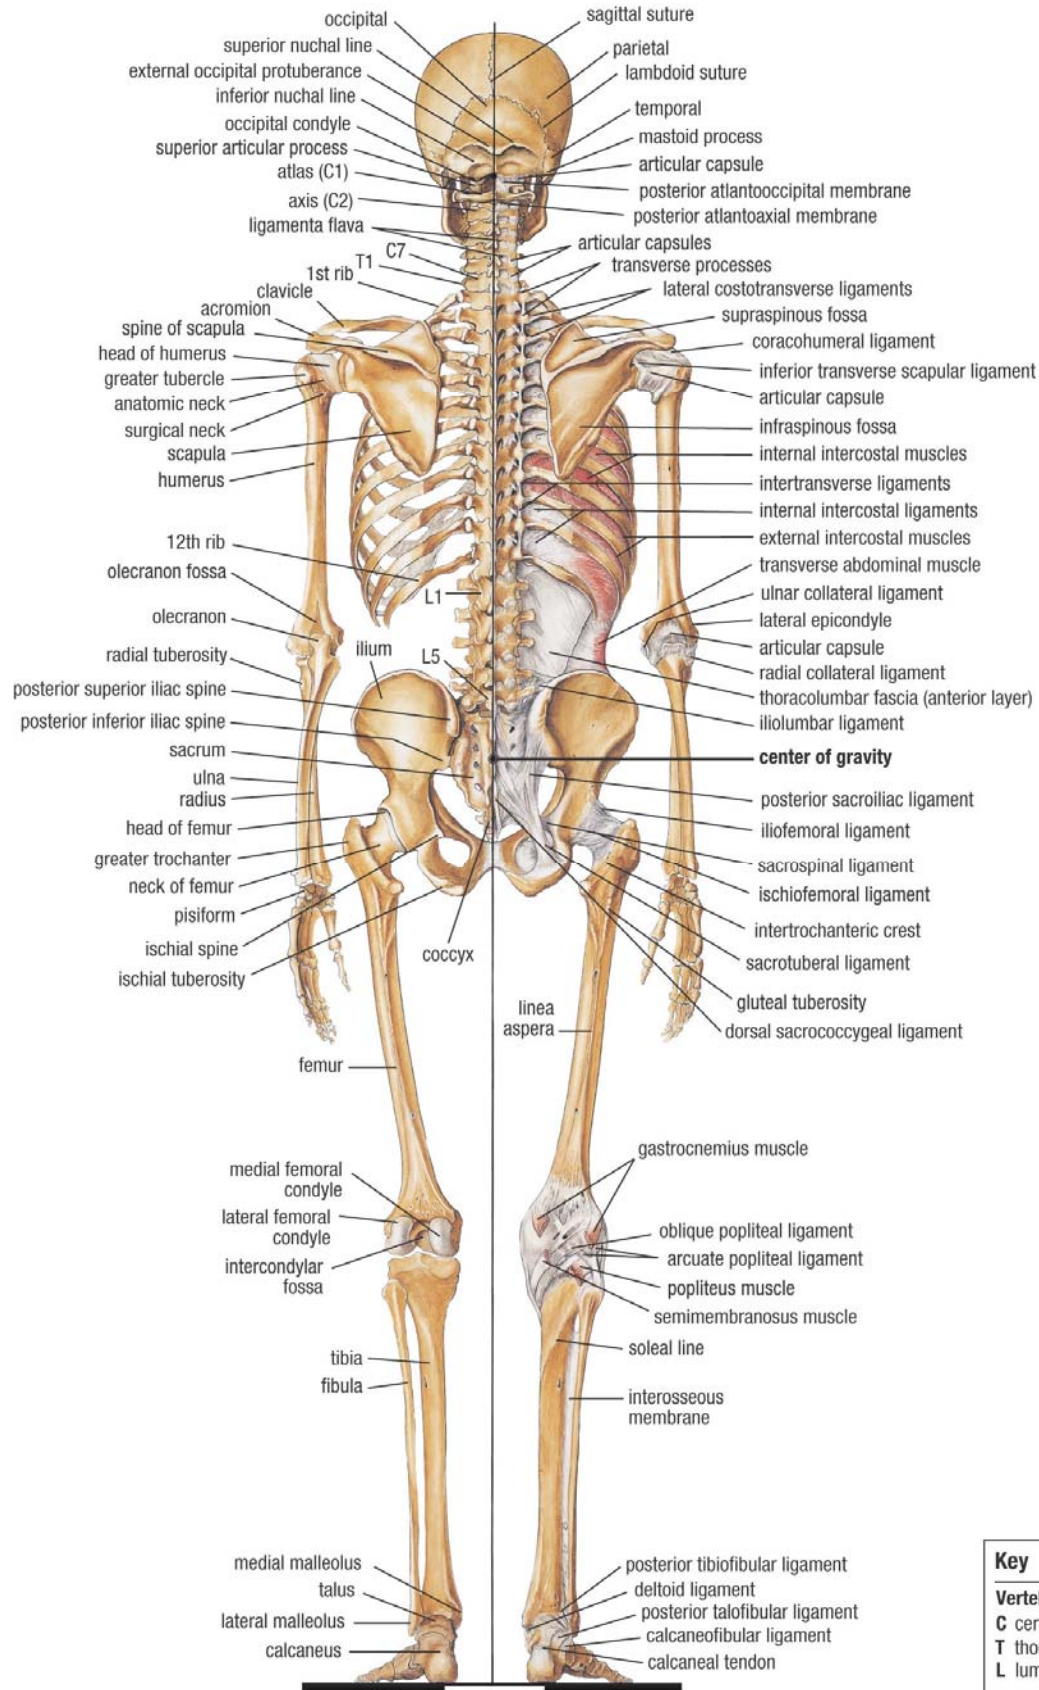

# SKELETAL ANATOMY (ANTERIOR VIEW)

UImage found at: <http://www.warriorpages.com>

Copyright © 2006-2010 by Warrior Pages, LLC. All rights reserved.

# SKELETAL ANATOMY (POSTERIOR VIEW)

Key	
<b>Vertebrae</b>	
<b>C</b>	cervical
<b>T</b>	thoracic
<b>L</b>	lumbar